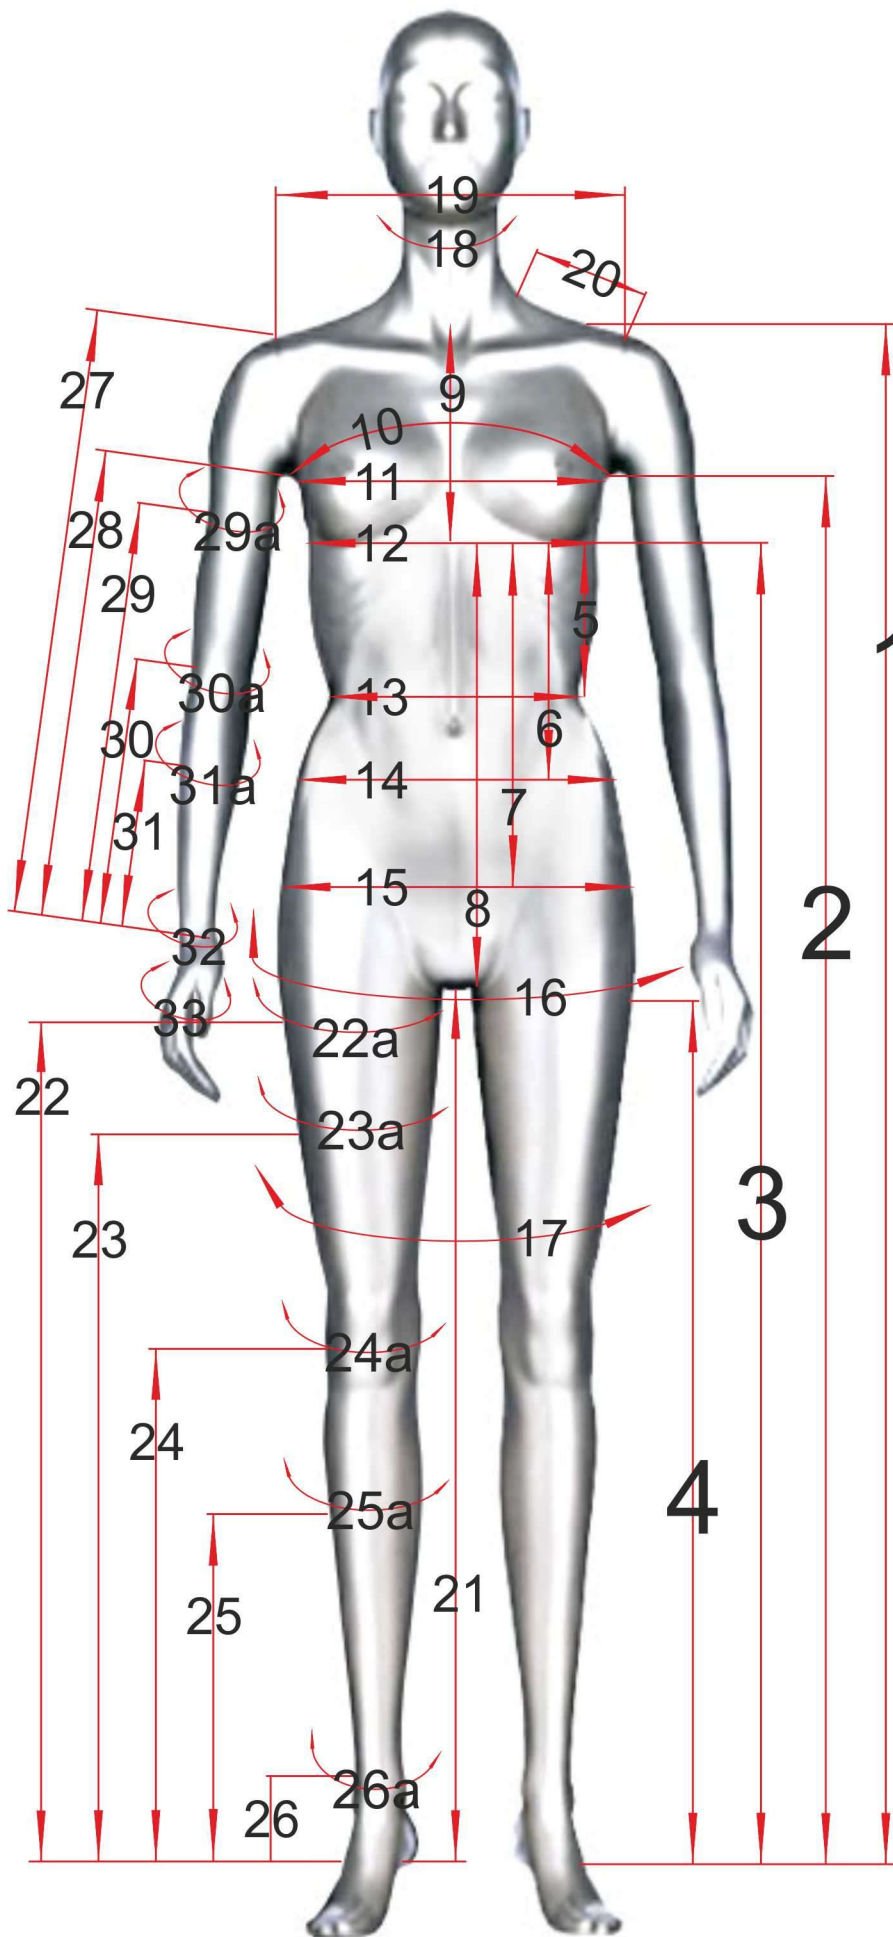

Amatoris

Latex-Couture

www.amatoris.de
kontakt@amatoris.de
+49 172 3816928

Name:

Email:

Phone:

Customer ID:

Order ID:

Dress Size

21 Leg Length Inside

Bra Size

22 Leg Length Behind

Height

22a Circumference Top of Leg

1 Shoulder Height

23 Circumference Top of Thigh

2 Armpit Height

23a Height Top of Thigh

3 Under Bust Height

24 Height of Knee

4 Thigh Height

24a Circumference Knee

5 Under Bust → Waist

25 Height of Calf

6 Under Bust → Hip Bone

25a Circumference Calf

7 Under Bust → Buttocks

26 Height above Ankle

8 Under Bust → Crotch

26a Circumference above Ankle

9 Neck → Under Bust

27 Sleeve Length

10 Chest

28 Arm Length Inside

11 Bust

29 Upper Arm Length

12 Under Chest

29a Circumference Upper Arm

Nipple to Nipple

30 Cubit Length

13 Waist

30a Circumference Elbow

14 Hip

31 Length Forearm

15 Full Hip

31a Circumference Forearm

16 Circumference Under Buttocks

32 Circumference Wrist

17 Circumference 10cm above Knee

33 Circumference Hand

18 Neck Size

Lower Neck → Crotch

19 Shoulder Width

Crotch → Lower Neck Back

20 Neck → Shoulder

Shoe Size

☐ Inch

☐ cm